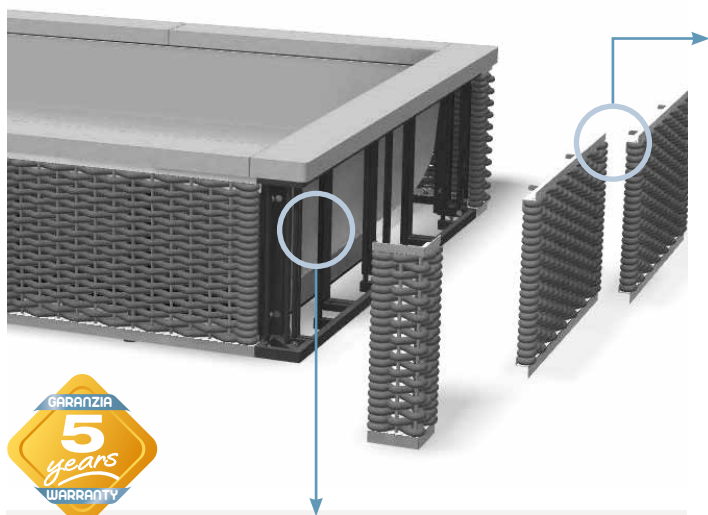

STRUTTURA > STRUCTURE

STRUTTURA METALLICA

La struttura di Ninfea, specificatamente studiata e progettata dagli uffici tecnici Laghetto, è realizzata in alluminio saldato e sovraverniciato.

La grande innovazione di Ninfea è proprio la struttura portante leggera e di veloce installazione.

METAL STRUCTURE

The supporting structure of Ninfea, specifically studied and designed by Laghetto's technical offices, is made of welded and overpainted aluminium.

The great innovation of Ninfea is precisely the supporting structure light-weight and quick to install.