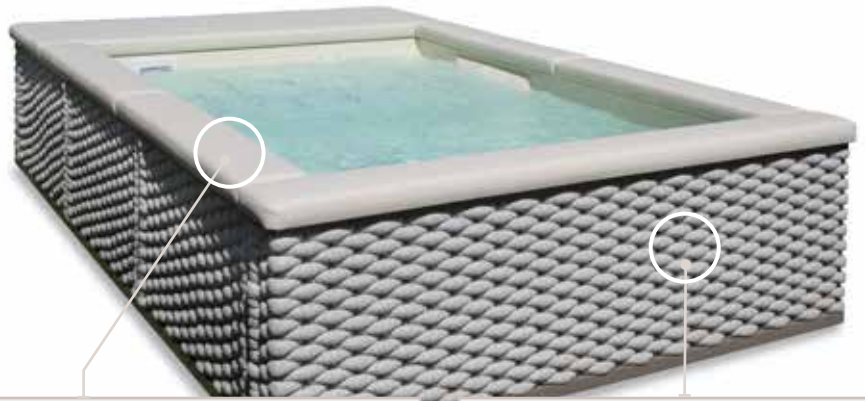

5 years WARRANTY

STRUTTURA E TELO
STRUCTURE AND LINER

ACCESSORI
ACCESSORIES

2 years WARRANTY

Ninfea.