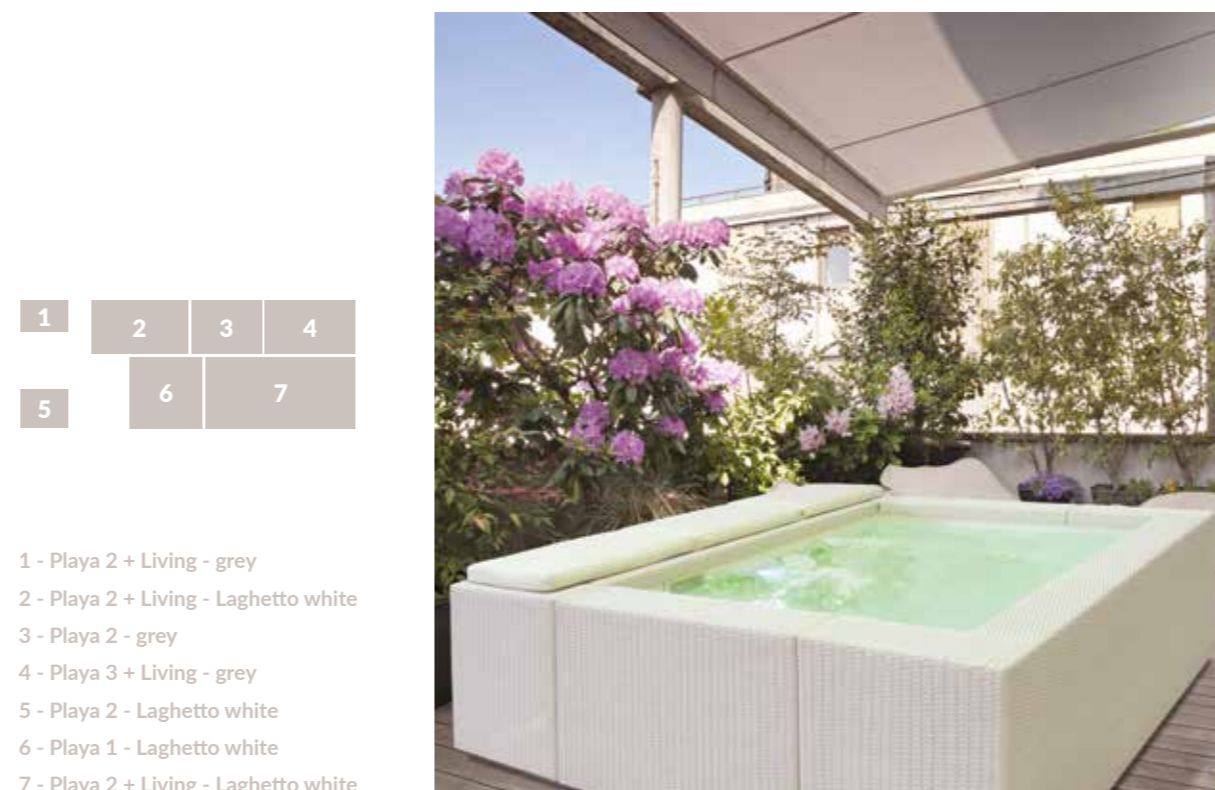

PLAYA is a refined and modular minipool perfect for a terrace, in the garden it becomes a furnishing object, and inside the house, a true water lounge.

The gentle air massage, the pleasant heated water and hand-woven fibres, make it a unique product.

The optional Living accessory, with its soft cushions, transforms any room into a pleasant oasis of well-being.

Playa is the dream of those who love living in contact with water, enjoying the pleasure of its proximity at any time of day.

It is sunbathing in the peace of the morning, children's bathing in the afternoon, aperitif relaxation at sunset, exclusive place for conversation in the evening.

Versatile, easy and quick to install, Playa can be customised with different colours and compositions.

New in 2025 for Playa, as for all Piscine Laghetto mini-pools, is the app for remote control of filtration, lights, heating and massage, making the pool even smarter.

- 1 - Playa 2 + Living - grey
- 2 - Playa 2 + Living - Laghetto white
- 3 - Playa 2 - grey
- 4 - Playa 3 + Living - grey
- 5 - Playa 2 - Laghetto white
- 6 - Playa 1 - Laghetto white
- 7 - Playa 2 + Living - Laghetto white